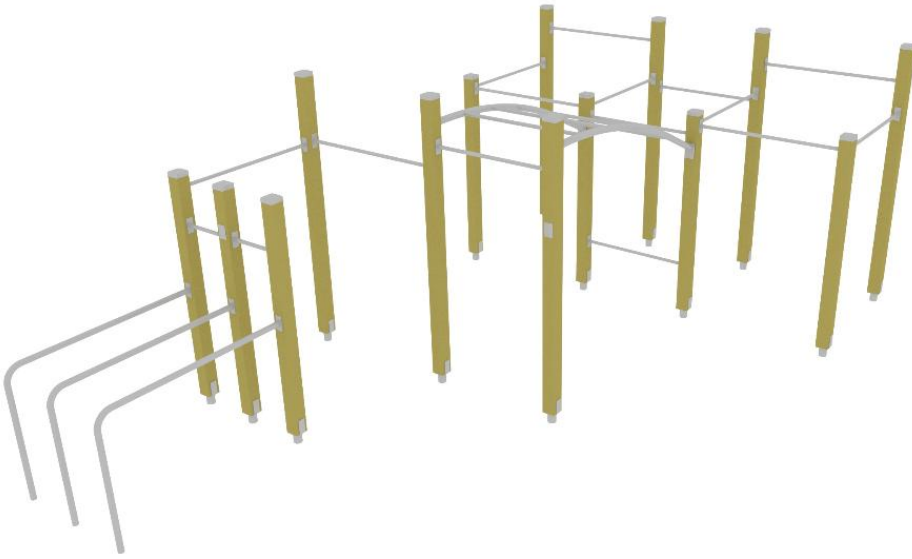

**STREET WORKOUT**

Product length, mm	7030
Product width, mm	4180
Product height, mm	2640
Impact area, m <sup>2</sup>	54.3
Falling space, m <sup>2</sup>	54.3
Max. free fall height, mm	1400
Safety info	EN 16630 TÜV