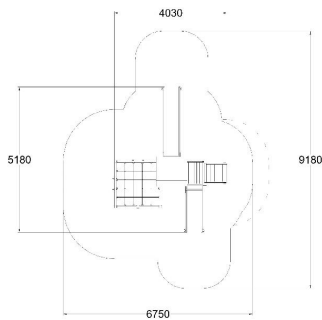

-  Climbing  
2
-  Exercising  
2
-  Roofs  
1
-  Slides  
2
-  Towers  
1

User age	1+
Product length, mm	5180
Product width, mm	4030
Product height, mm	3650
Impact area, m <sup>2</sup>	41.8
Falling space, m <sup>2</sup>	43.9
Max. free fall height, mm	1970
Safety info	EN 1176-1, 3 TÜV
Ropes	