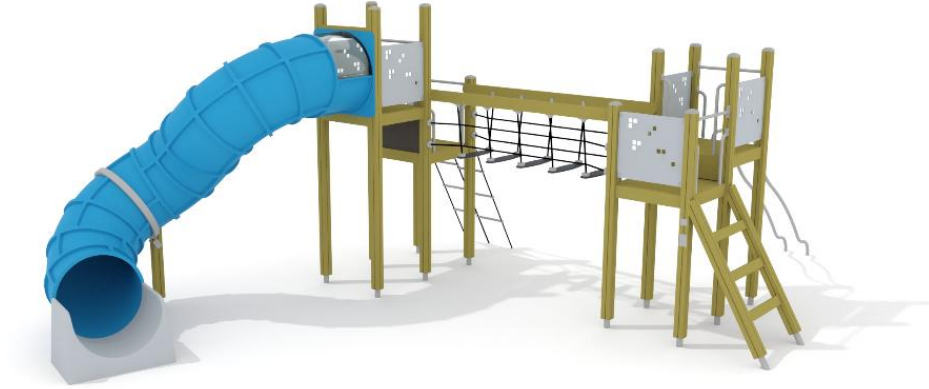

-  Bridges
1
-  Climbing
2
-  Slides
2

User age	3+
Number of users	9
Product length, mm	8160
Product width, mm	6150
Product height, mm	3140
Impact area, m ²	52.3
Falling space, m ²	54.5
Max. free fall height, mm	2000
Safety info	EN 1176-1, 3 TÜV
Ropes	