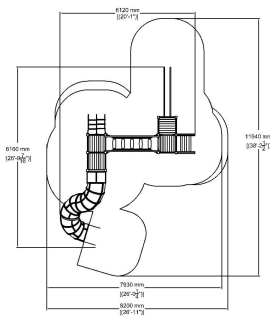

-  Bridges
1
-  Climbing
2
-  Slides
2

User age	3+
Number of users	9
Product length, mm	8160
Product width, mm	6150
Product height, mm	3140
Impact area, m ²	52.3
Falling space, m ²	54.5
Max. free fall height, mm	2000
Safety info	EN 1176-1, 3 TÜV
Ropes	