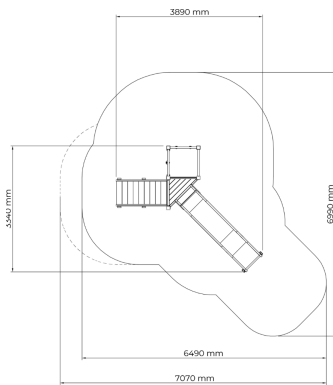

-  Climbing
3
-  Slides
1
-  Towers
1

User age	2+
Number of users	8
Product length, mm	3890
Product width, mm	3340
Product height, mm	2290
Impact area, m ²	29
Max. free fall height, mm	2210
Safety info	EN 1176-1, 3 TÜV
Installation time (for 1), h	8
Ropes	