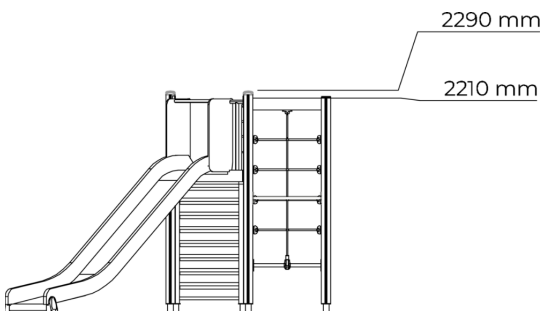

-  Climbing
3
-  Slides
1
-  Towers
1

User age	2+
Number of users	8
Product length, mm	3890
Product width, mm	3340
Product height, mm	2290
Impact area, m ²	29
Max. free fall height, mm	2210
Safety info	EN 1176-1, 3 TÜV
Installation time (for 1), h	8
Ropes	