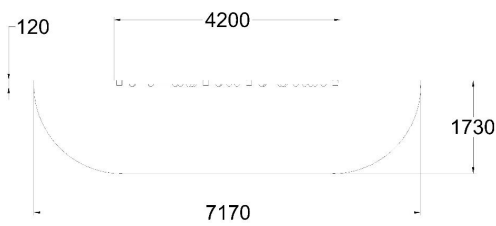

CLIMBING WALL

Product length, mm	4200
Product width, mm	100
Product height, mm	1740
Impact area, m <sup>2</sup>	11.3
Falling space, m <sup>2</sup>	11.3
Max. free fall height, mm	1700
Safety info	EN 1176-1 TÜV