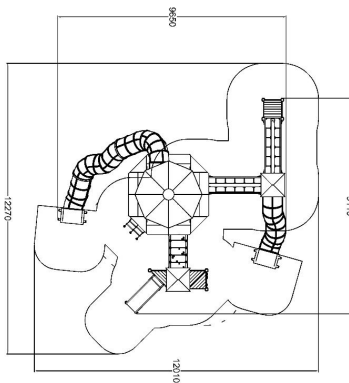

WINDMILL LIGHTHOUSE

User age	3+
Product length, mm	9650
Product width, mm	9110
Product height, mm	6940
Impact area, m ²	79.2
Falling space, m ²	80.3
Max. free fall height, mm	1520
Safety info	EN 1176-1, 3:2017 TÜV
Ropes	