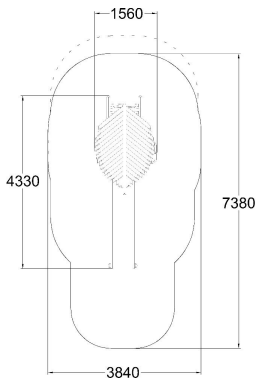

-  Climbing
1
-  Meeting points
1
-  Roofs
1
-  Slides
2
-  Towers
1

User age	3+
Impact area, m ²	23
Max. free fall height, mm	1470
Safety info	EN 1176-1, (3) TÜV