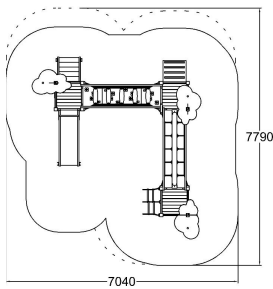

-  Bridges
2
-  Climbing
3
-  Play panels
3
-  Slides
1

User age	1+
Number of users	11
Product length, mm	5500
Product width, mm	5120
Product height, mm	3830
Impact area, m ²	43.1
Falling space, m ²	47.3
Max. free fall height, mm	1000
Safety info	EN 1176-1, 3 TÜV
Ropes	