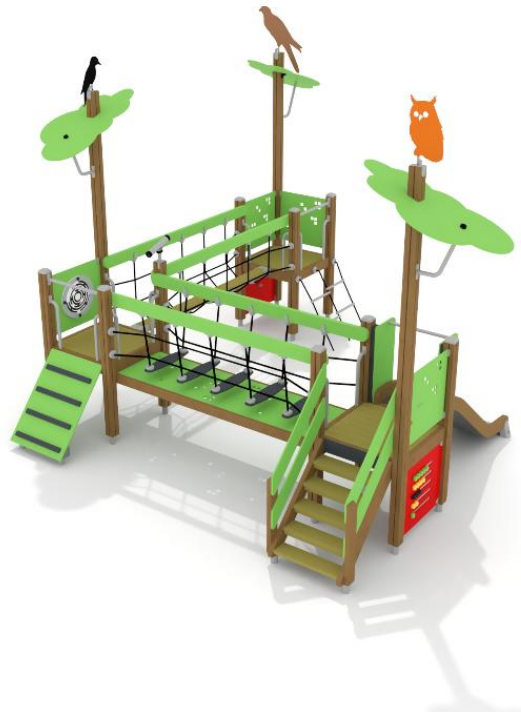

-  Bridges
2
-  Climbing
3
-  Play panels
3
-  Slides
1

User age	1+
Number of users	11
Product length, mm	5500
Product width, mm	5120
Product height, mm	3830
Impact area, m ²	43.1
Falling space, m ²	47.3
Max. free fall height, mm	1000
Safety info	EN 1176-1, 3 TÜV
Ropes	