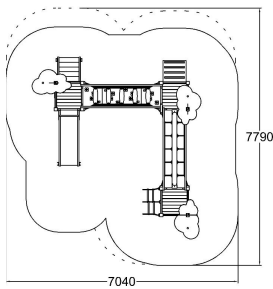

-  Bridges  
2
-  Climbing  
3
-  Play panels  
3
-  Slides  
1

User age	1+
Number of users	11
Product length, mm	5500
Product width, mm	5120
Product height, mm	3830
Impact area, m <sup>2</sup>	43.1
Falling space, m <sup>2</sup>	47.3
Max. free fall height, mm	1000
Safety info	EN 1176-1, 3 TÜV
Ropes	