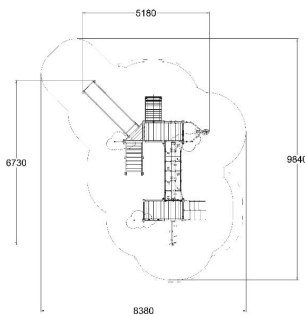

-  Bridges
1
-  Climbing
6
-  Play panels
3
-  Slides
1
-  Towers
2

Product length, mm	5180
Product width, mm	6730
Product height, mm	4320
Impact area, m ²	50.6
Falling space, m ²	52.5
Max. free fall height, mm	1470
Safety info	EN 1176-1, 3 TÜV
Ropes	