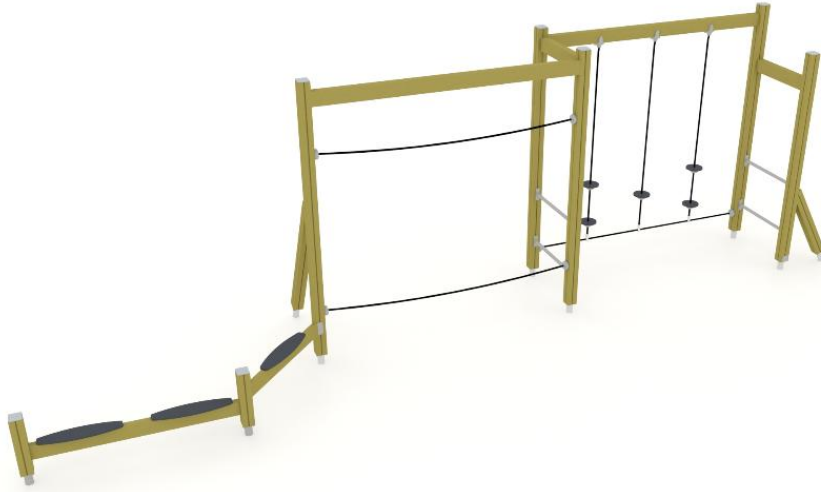

CLIMBING ROUTE

Max. free fall height, mm 920

Safety info EN 1176-1 TÜV