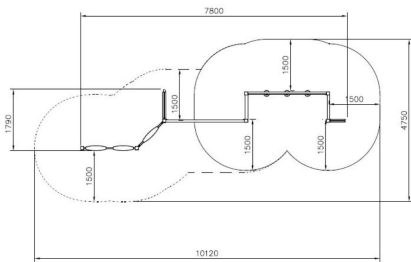

CLIMBING ROUTE

Max. free fall height, mm 920

Safety info EN 1176-1 TÜV