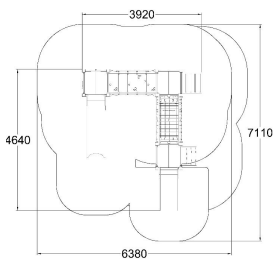

-  Climbing  
2
-  Play panels  
5
-  Slides  
2
-  Towers  
3

User age	1+
Number of users	16
Product length, mm	4640
Product width, mm	3920
Product height, mm	1690
Impact area, m <sup>2</sup>	36.4
Falling space, m <sup>2</sup>	40.6
Max. free fall height, mm	1000
Safety info	EN 1176-1, 3 TÜV
Ropes	