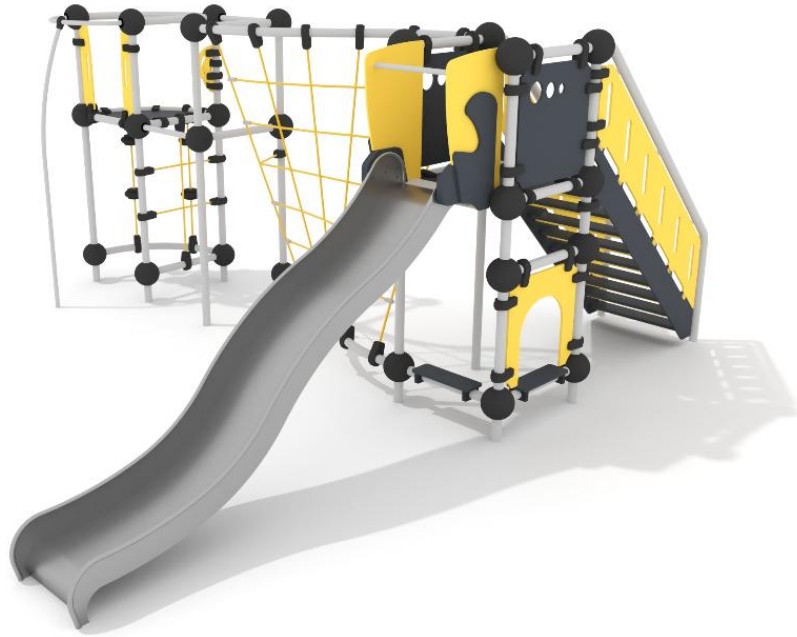

-  Climbing  
4
-  Play panels  
1
-  Slides  
2
-  Towers  
2

User age	2+
Number of users	15
Product length, mm	4550
Product width, mm	5140
Product height, mm	2320
Impact area, m <sup>2</sup>	38.8
Falling space, m <sup>2</sup>	41
Max. free fall height, mm	2250
Safety info	EN 1176-1, 3 TÜV