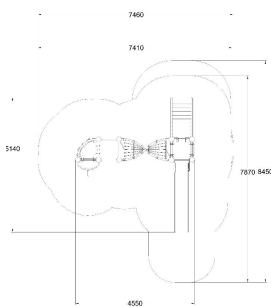

-  Climbing  
4
-  Play panels  
1
-  Slides  
2
-  Towers  
2

User age	2+
Number of users	15
Product length, mm	4550
Product width, mm	5140
Product height, mm	2320
Impact area, m <sup>2</sup>	38.8
Falling space, m <sup>2</sup>	41
Max. free fall height, mm	2250
Safety info	EN 1176-1, 3 TÜV