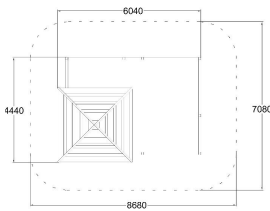

-  Balancing
1
-  Meeting points
1
-  Roofs
1
-  Sandplay
1
-  Towers
1

User age	1+
Max. free fall height, mm	520
Safety info	EN 1176-1 TÜV