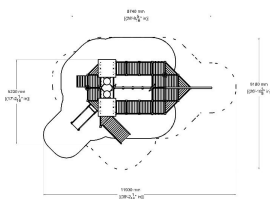

 Play panels
6

 Roofs
2

 Slides
1

User age	1+
Number of users	30
Product length, mm	5210
Product width, mm	11930
Product height, mm	3600
Impact area, m ²	46
Falling space, m ²	66.6
Max. free fall height, mm	1000
Safety info	EN 1176-1, 3 TÜV
Ropes	