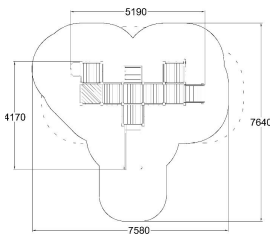

-  Climbing  
2
-  Play panels  
4
-  Slides  
2

User age	2+
Number of users	15
Product length, mm	5190
Product width, mm	4170
Product height, mm	2490
Impact area, m <sup>2</sup>	34.4
Falling space, m <sup>2</sup>	41.4
Max. free fall height, mm	1470
Safety info	EN 1176-1, 3 TÜV