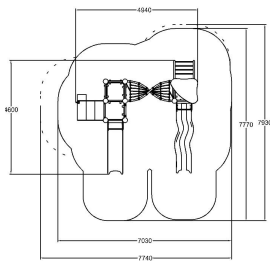

- A

Climbing
3
- ^

Roofs
1
- S

Slides
2

User age	1+
Number of users	11
Product length, mm	4600
Product width, mm	4940
Product height, mm	3410
Impact area, m ²	44.8
Falling space, m ²	48.1
Max. free fall height, mm	2250
Safety info	EN 1176-1, 3 TÜV