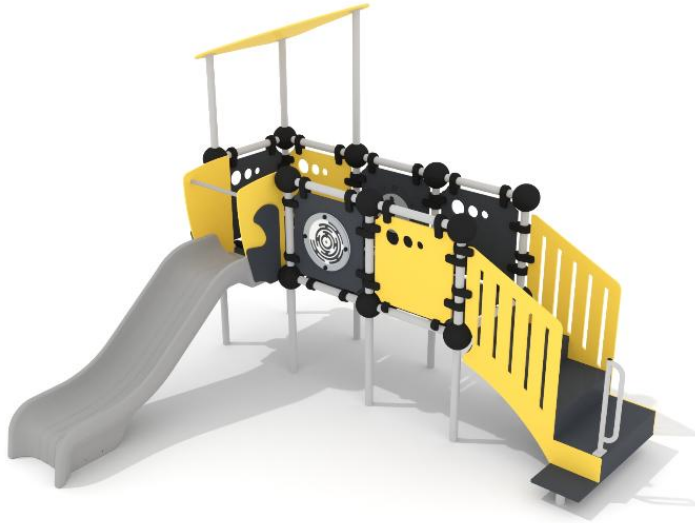

-  Play panels
2
-  Roofs
1
-  Slides
1

User age	1+
Number of users	7
Product length, mm	3110
Product width, mm	2570
Product height, mm	2810
Impact area, m ²	26.3
Falling space, m ²	27.8
Max. free fall height, mm	1000
Safety info	EN 1176-1, 3 TÜV