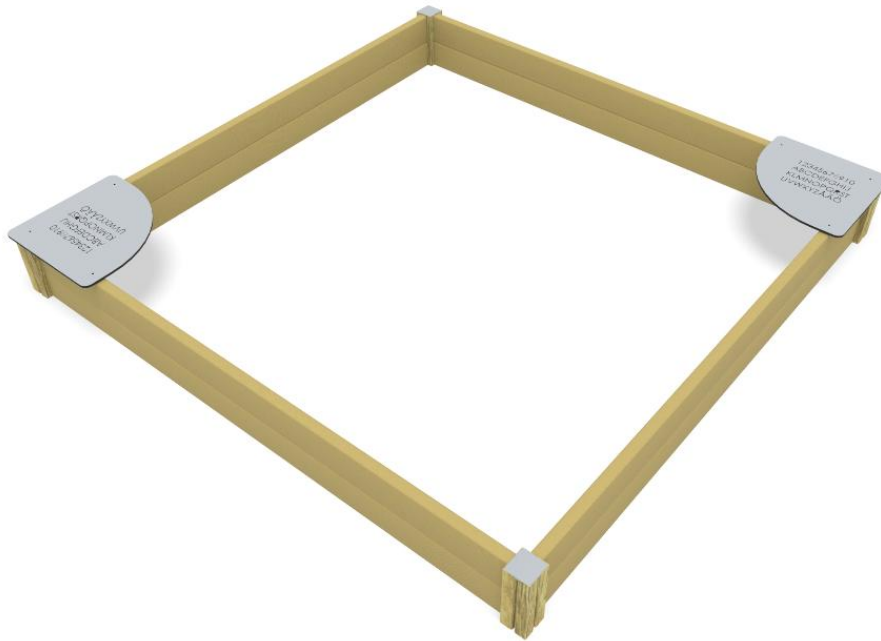

-  Bridges
4
-  Crawling
1
-  Slides
5

User age	1+
Product length, mm	9330
Product width, mm	9430
Product height, mm	3820
Impact area, m ²	106.6
Falling space, m ²	109.5
Max. free fall height, mm	1970
Safety info	EN 1176-1, 3 TÜV
Ropes	