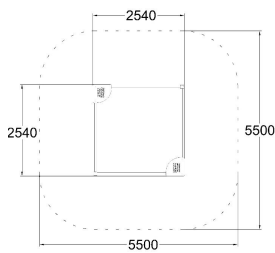

-  Bridges
4
-  Crawling
1
-  Slides
5

User age	1+
Product length, mm	9330
Product width, mm	9430
Product height, mm	3820
Impact area, m ²	106.6
Falling space, m ²	109.5
Max. free fall height, mm	1970
Safety info	EN 1176-1, 3 TÜV
Ropes	