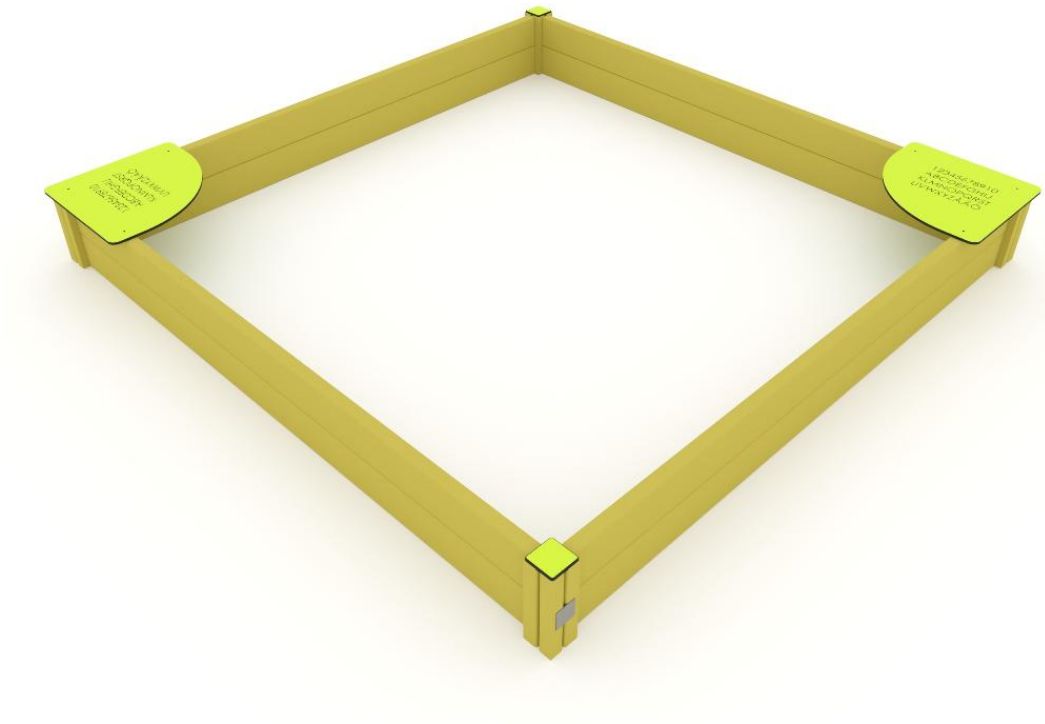

Q16343-1

**SANDBOX 2.5X2.5**

User age	1+
Max. free fall height, mm	290