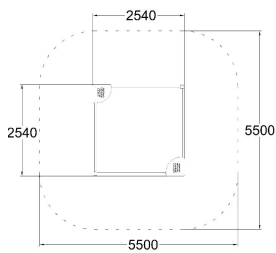

Q16343-1

**SANDBOX 2.5X2.5**

User age	1+
Max. free fall height, mm	290