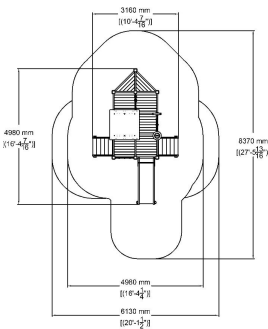

	Play panels 5
	Roofs 1
	Slides 1

User age	1+
Number of users	11
Product length, mm	4970
Product width, mm	3160
Product height, mm	2790
Impact area, m ²	31.2
Falling space, m ²	34.9
Max. free fall height, mm	1000
Safety info	EN 1176-1, 3 TÜV