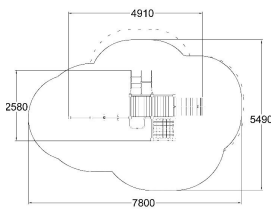

-  Climbing
4
-  Meeting points
2
-  Slides
1
-  Towers
1

User age	3+
Impact area, m ²	32
Max. free fall height, mm	1970
Safety info	EN 1176-1 TÜV
Ropes	