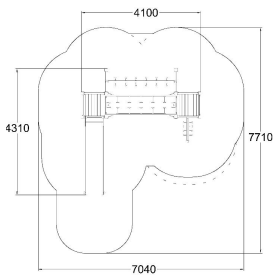


 Balancing  
1

 Bridges  
1

 Climbing  
4

 Exercising  
1

 Meeting points  
2

 Slides  
1

 Towers  
2

User age	3+
Impact area, m <sup>2</sup>	38
Max. free fall height, mm	1470
Safety info	EN 1176-1, (3) TÜV
Ropes	