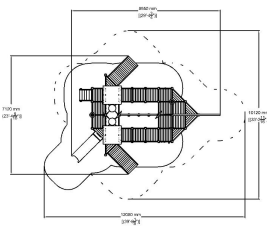

-  Balancing
3
-  Climbing
1
-  Play panels
7
-  Roofs
2
-  Slides
1

User age	1+
Number of users	31
Product length, mm	7120
Product width, mm	8950
Product height, mm	3650
Impact area, m ²	48.3
Falling space, m ²	74.8
Max. free fall height, mm	1000
Safety info	EN 1176-1, 3 TÜV
Ropes	