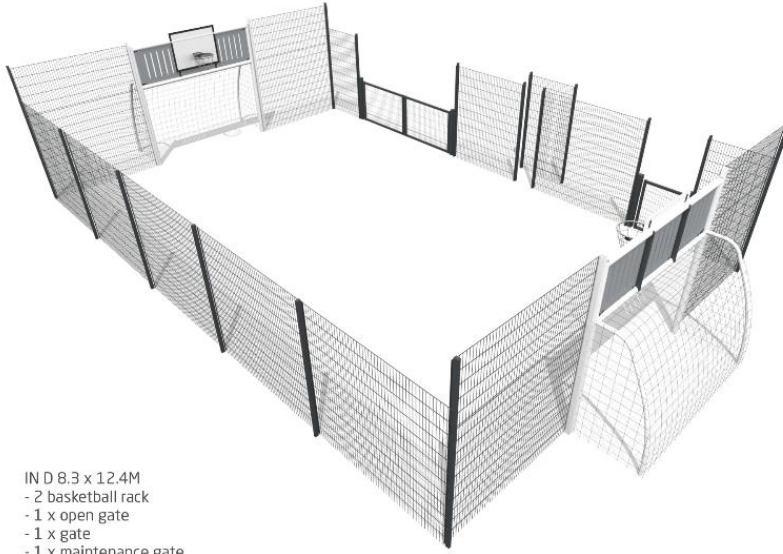

STEEL NET ARENA

- IND 8.3 x 12.4M
- 2 basketball rack
- 1 x open gate
- 1 x gate
- 1 x maintenance gate