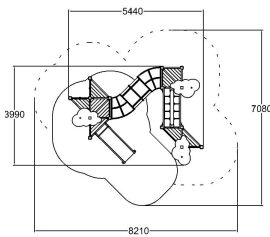

-  Bridges  
1
-  Crawling  
1
-  Slides  
1

User age	1+
Number of users	12
Product length, mm	3970
Product width, mm	5400
Product height, mm	3380
Impact area, m <sup>2</sup>	19.7
Falling space, m <sup>2</sup>	41.6
Max. free fall height, mm	1000
Safety info	EN 1176-1, 3 TÜV
Ropes	