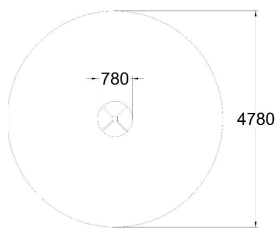

RABBIT CAROUSEL

| | |
|-------------------------------|------------------|
| User age | 2+ |
| Product length, mm | 780 |
| Product width, mm | 780 |
| Product height, mm | 1460 |
| Impact area, m ² | 18 |
| Falling space, m ² | 18 |
| Max. free fall height, mm | 1000 |
| Safety info | EN 1176-1, 5 TÜV |