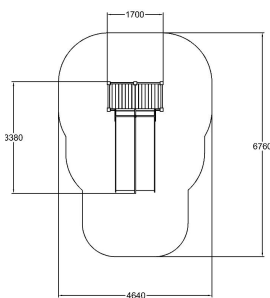

-  Climbing
1
-  Slides
2
-  Towers
1

User age	3 +
Number of users	5
Product length, mm	3380
Product width, mm	1700
Product height, mm	2280
Impact area, m ²	25.9
Falling space, m ²	25.9
Max. free fall height, mm	1470
Safety info	EN 1176-1, 3 TÜV