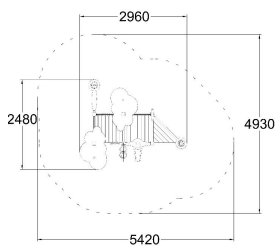

# TODDLER SAND COTTAGE

-  Climbing  
1
-  Crawling  
1
-  Meeting points  
1
-  Play panels  
2
-  Sandplay  
1
-  Towers  
1

User age	1+
Impact area, m <sup>2</sup>	2
Max. free fall height, mm	570
Safety info	EN 1176-1 TÜV