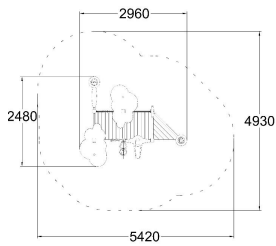

TODDLER SAND COTTAGE

-  Climbing
1
-  Crawling
1
-  Meeting points
1
-  Play panels
2
-  Sandplay
1

Max. free fall height, mm 570

Safety info EN 1176-1 TÜV