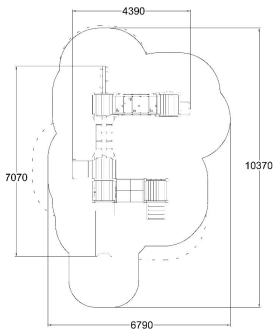

-  Balancing
1
-  Bridges
2
-  Climbing
4
-  Meeting points
4
-  Play panels
5
-  Slides
2
-  Towers
4

Max. free fall height, mm	1470
Safety info	EN 1176-1, (3) TÜV
Ropes	