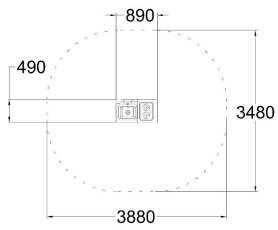

Q16181

TODDLER PLAY KITCHEN

User age	1+
Max. free fall height, mm	400
Safety info	EN 1176-1:2017