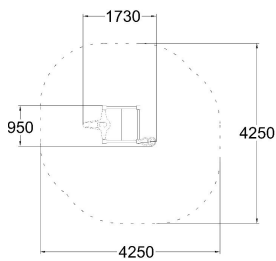

-  Meeting points  
1
-  Sandplay  
3
-  Towers  
1

Max. free fall height, mm	550
Safety info	EN 1176-1 TÜV