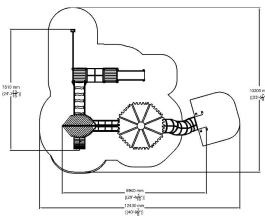

-  Balancing  
2
-  Bridges  
2
-  Climbing  
2
-  Crawling  
1
-  Play panels  
1
-  Roofs  
2
-  Slides  
2
-  Towers  
2

User age	3+
Number of users	20
Product length, mm	8520
Product width, mm	7510
Product height, mm	3920
Impact area, m <sup>2</sup>	73
Falling space, m <sup>2</sup>	73.2
Max. free fall height, mm	2230
Safety info	EN 1176-1, 3 TÜV
Ropes	