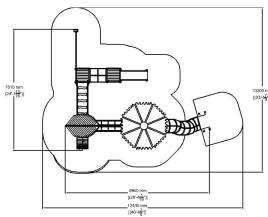

-  Balancing
2
-  Bridges
2
-  Climbing
2
-  Crawling
1
-  Play panels
1
-  Roofs
2
-  Slides
2
-  Towers
2

User age	3+
Number of users	20
Product length, mm	8520
Product width, mm	7510
Product height, mm	3920
Impact area, m ²	73
Falling space, m ²	73.2
Max. free fall height, mm	2230
Safety info	EN 1176-1, 3 TÜV
Ropes	