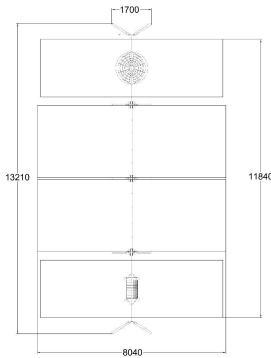

Q16166

SWING FOR 4 + NEST+ INCLUSIVE

Number of users	9
Product length, mm	13210
Product width, mm	1700
Product height, mm	2670
Impact area, m ²	87.3
Falling space, m ²	87.3
Max. free fall height, mm	1400
Safety info	EN 1176-1, 2 TÜV