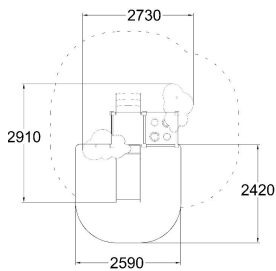

Q16161
SMALL SLIDE

-  Climbing
1
-  Meeting points
1
-  Play panels
1
-  Slides
1
-  Towers
1

Max. free fall height, mm	1000
Safety info	EN 1176-1, (3) TÜV