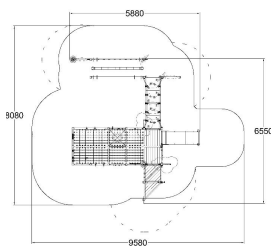

-  Balancing  
3
-  Bridges  
1
-  Climbing  
4
-  Dynamic  
2
-  Exercising  
2
-  Meeting points  
3
-  Play panels  
8
-  Slides  
1
-  Towers  
3

Max. free fall height, mm	1970
Safety info	EN 1176-1, (3) TÜV
Ropes	