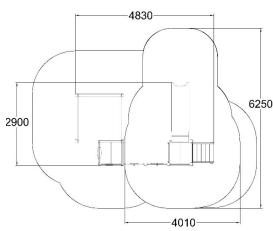

-  Climbing  
1
-  Crawling  
1
-  Meeting points  
1
-  Play panels  
4
-  Sandplay  
1
-  Slides  
1
-  Towers  
2

Impact area, m <sup>2</sup>	21
Max. free fall height, mm	1000
Safety info	EN 1176-1, (3) TÜV