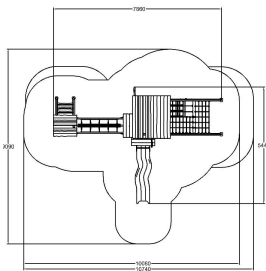

-  Bridges
1
-  Climbing
4
-  Crawling
1
-  Roofs
2
-  Slides
1
-  Towers
2

User age	3+
Number of users	23
Product length, mm	5440
Product width, mm	7860
Product height, mm	5020
Impact area, m ²	56.5
Falling space, m ²	61.5
Max. free fall height, mm	2930
Safety info	EN 1176-1, 3 TÜV