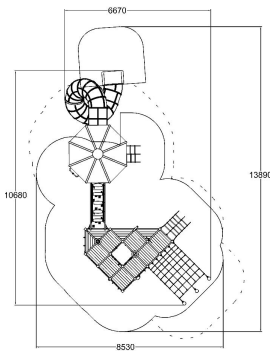

LIGHTHOUSE CLIMBING PLAY

-  Balancing
1
-  Bridges
1
-  Climbing
5
-  Crawling
3
-  Dynamic
3
-  Meeting points
3
-  Play panels
4
-  Roofs
1
-  Slides
2
-  Towers
3

User age	+3
Impact area, m ²	65
Max. free fall height, mm	1970
Safety info	EN 1176-1, (3) TÜV
Ropes	