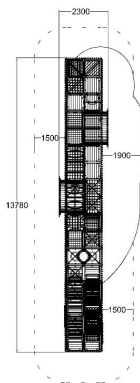

WOODEN VERTICAL MAZE

 Balancing
7

 Climbing
16

 Crawling
2

 Exercising
4

 Meeting points
25

User age	4+
Number of users	100
Product length, mm	13730
Product width, mm	2300
Product height, mm	5600
Impact area, m ²	40.3
Max. free fall height, mm	1520
Safety info	EN 1176-1:2017 TÜV
Ropes	