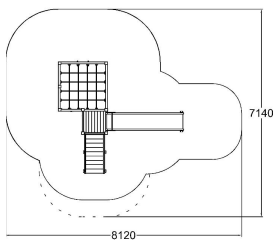

PLAY TOWER & CLIMBING

-  Climbing
5
-  Exercising
2
-  Meeting points
1
-  Slides
1
-  Towers
2

User age	1+
Number of users	12
Product length, mm	4310
Product width, mm	3820
Product height, mm	2260
Impact area, m ²	37
Falling space, m ²	39
Height required, mm	4000
Max. free fall height, mm	1970
Safety info	EN 1176-1, 3 TÜV
Ropes	