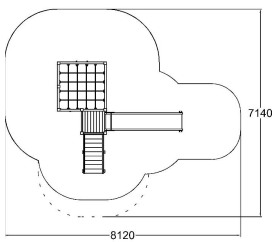

Q16075

PLAY TOWER & CLIMBING

Impact area, m ²	37
Max. free fall height, mm	1970
Safety info	EN 1176-1, 3 TÜV 2017
Ropes	●