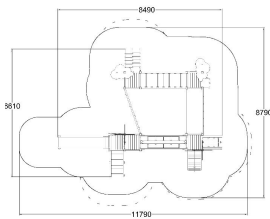

# MOTORICAL FOREST TRACK

-  Balancing  
2
-  Bridges  
1
-  Climbing  
11
-  Meeting points  
5
-  Slides  
2
-  Towers  
4

Impact area, m <sup>2</sup>	73
Max. free fall height, mm	2200
Safety info	EN 1176-1, (3) TÜV
Ropes	