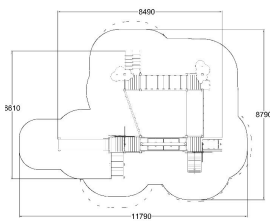

MOTORICAL FOREST TRACK

-  Balancing
2
-  Bridges
1
-  Climbing
11
-  Meeting points
5
-  Slides
2
-  Towers
4

Impact area, m ²	73
Max. free fall height, mm	2200
Safety info	EN 1176-1, (3) TÜV
Ropes	