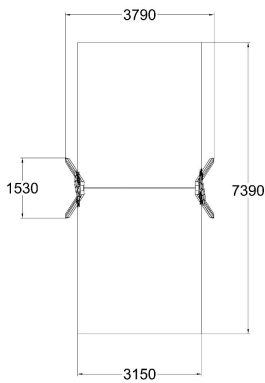

SQUIRREL SWING LOW

User age	1+
Number of users	2
Product length, mm	1530
Product width, mm	3790
Impact area, m ²	22.3
Falling space, m ²	22.3
Max. free fall height, mm	1200
Safety info	EN 1176-1, 2 TÜV