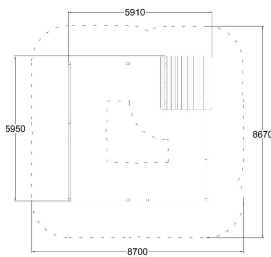

SANDBOX PLAY HOUSE

-  Meeting points
1
-  Play panels
2
-  Roofs
1
-  Sandplay
1

| | |
|-------------------------------|---------------|
| User age | 1+ |
| Impact area, m ² | 3 |
| Falling space, m ² | 68.8 |
| Safety info | EN 1176-1 TÜV |