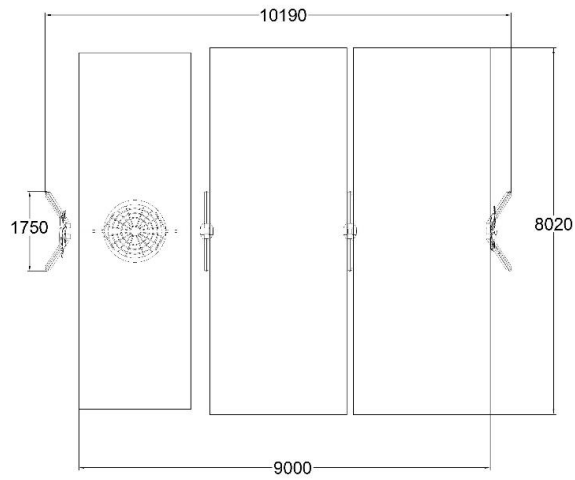

**BLUEBERRY BIRD NEST + 4 SEAT SWING**

Impact area, m <sup>2</sup>	67
Max. free fall height, mm	1400
Safety info	EN 1176-1, 2 TÜV