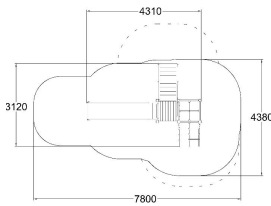

-  Balancing
2
-  Climbing
3
-  Meeting points
2
-  Slides
1
-  Towers
1

Max. free fall height, mm	1470
Safety info	EN 1176-1, (3) TÜV
Ropes	