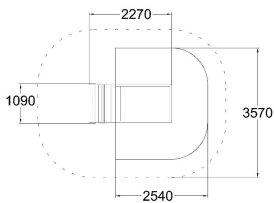

-  Bridges  
1
-  Climbing  
2
-  Meeting points  
2
-  Roofs  
2
-  Slides  
1
-  Towers  
2

User age	1+
Number of users	15
Product length, mm	4760
Product width, mm	2670
Product height, mm	3320
Impact area, m <sup>2</sup>	33
Falling space, m <sup>2</sup>	35
Height required, mm	3320
Max. free fall height, mm	1470
Safety info	EN 1176-1, 3 TÜV
Ropes	