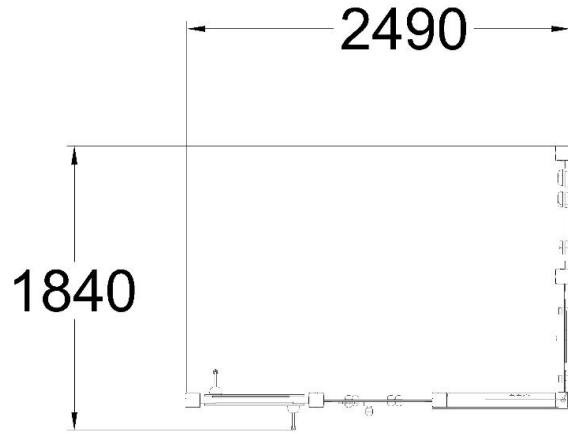

GAS & ELECTRIC STATION

User age	1+
Safety info	EN 1176-1 TÜV