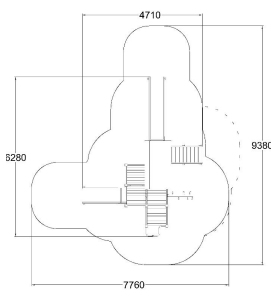

FARM HOUSE WITH 2 SLIDES

-  Climbing
2
-  Meeting points
3
-  Play panels
2
-  Roofs
1
-  Slides
3
-  Towers
1

Impact area, m ²	42
Max. free fall height, mm	1470
Safety info	EN 1176-1, (3) TÜV